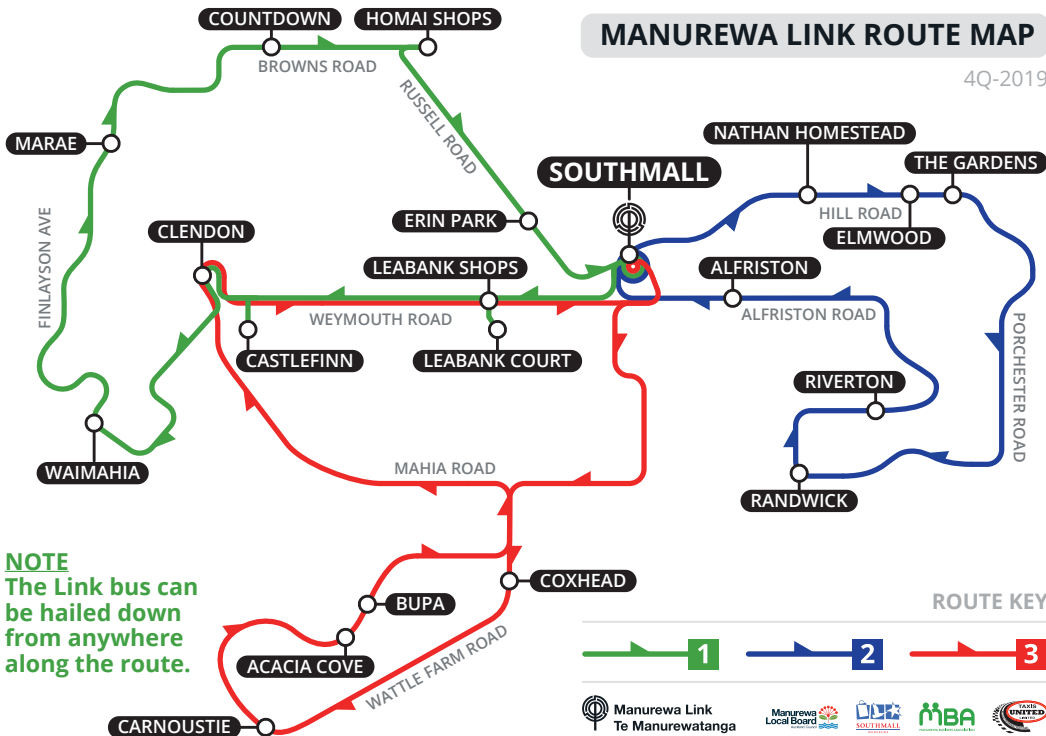

MANUREWA LINK ROUTE MAP

4Q-2019

NOTE
The Link bus can be hailed down from anywhere along the route.

ROUTE KEY

ROUTE 1

MORNING

- 9.30 **Southmall Rank**
- 9.33 Leabank Shops
- 9.40 Leabank Court
- 9.45 Castlefinn Court Entrance
- 9.50 Clendon Mall Rank
- 9.55 Waimahia Shops
- 10.00 Manurewa Marae
- 10.05 Countdown Browns Road
- 10.08 Homai Shops
- 10.10 Erin Park
- 10.15 Southmall Front (pine tree)
- 10.20 **Southmall Rank**

AFTERNOON

- 12.00 **Southmall Rank**
- 12.03 Leabank Shops
- 12.05 Leabank Court
- 12.10 Castlefinn Court Entrance
- 12.15 Clendon Mall Rank
- 12.20 Waimahia Shops
- 12.25 Manurewa Marae
- 12.30 Countdown Browns Road
- 12.32 Homai Shops
- 12.34 Erin Park
- 12.37 Southmall Front (pine tree)
- 12.40 **Southmall Rank**

ROUTE 2

MORNING

- 10.25 **Southmall Rank**
- 10.30 Nathan Homestead
- 10.35 Elmwood Village
- 10.40 The Gardens Shops
- 10.50 Randwick Community Ctr
- 10.55 Riverton Shops
- 11.00 Alfriston Court
- 11.05 Southmall Front (pine tree)
- 11.10 **Southmall Rank**

ROUTE 3

MORNING

- 11.15 **Southmall Rank**
- 11.25 Coxhead Shops
- 11.30 Carnoustie Shops
- 11.35 Acacia Cove Village
- 11.40 Bupa Village
- 11.45 Clendon Mall Rank
- 11.52 Southmall Front (pine tree)
- 11.55 **Southmall Rank**